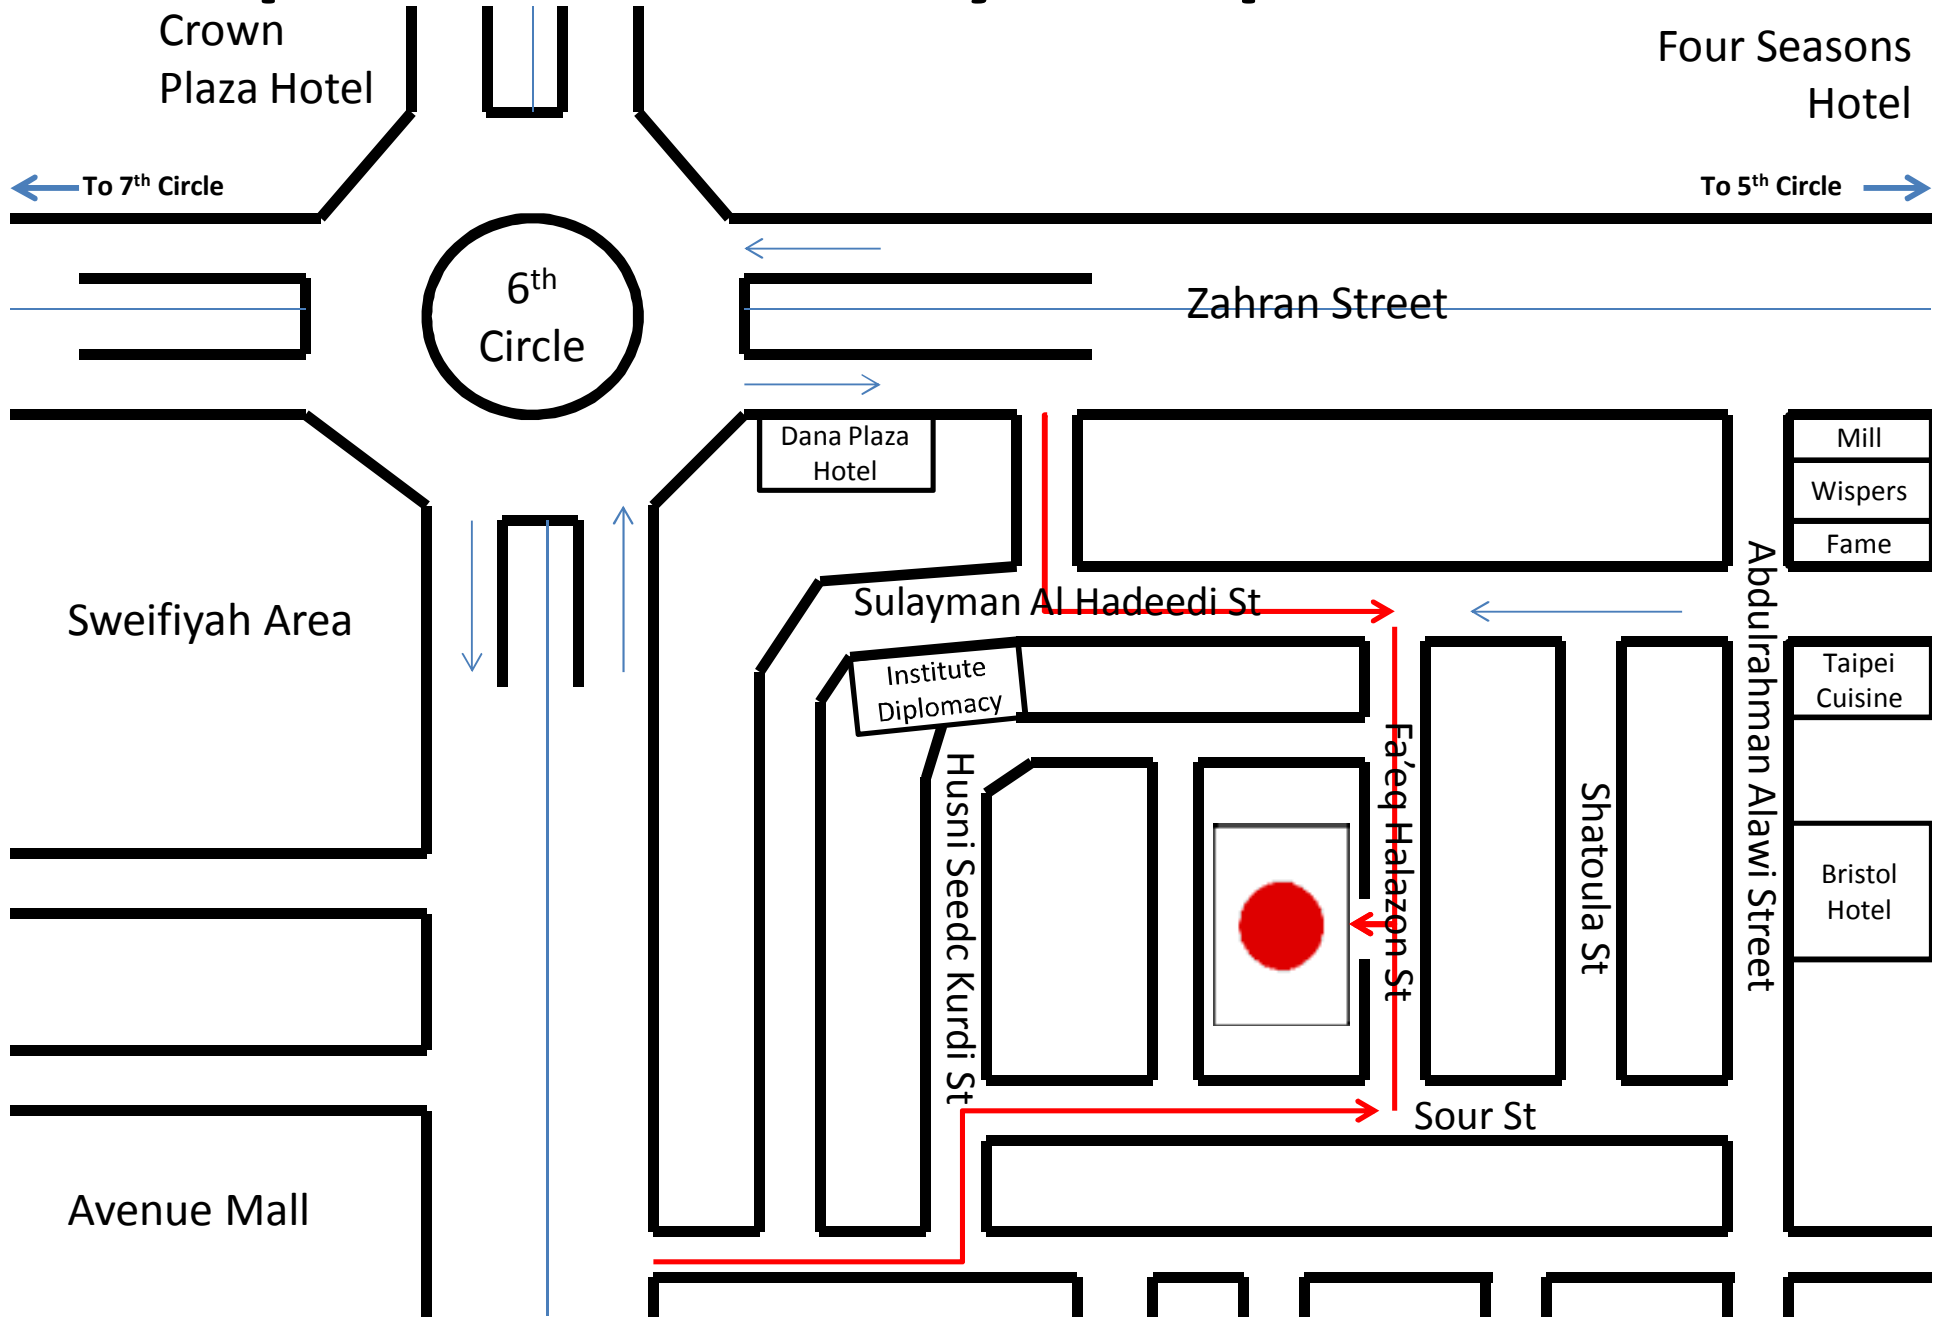

Map to the Embassy of Japan in Jordan

Crown Plaza Hotel

Four Seasons Hotel

← To 7th Circle

To 5th Circle →

6th Circle

Zahran Street

Dana Plaza Hotel

Sweifiyah Area

Sulayman Al Hadeedi St

Institute Diplomacy

Husni Seedc Kurdi St

Fa'eq Halazon St

Shatoula St

Abdulrahman Alawi Street

Mill
Wispers
Fame

Taipei Cuisine

Bristol Hotel

Sour St

Avenue Mall